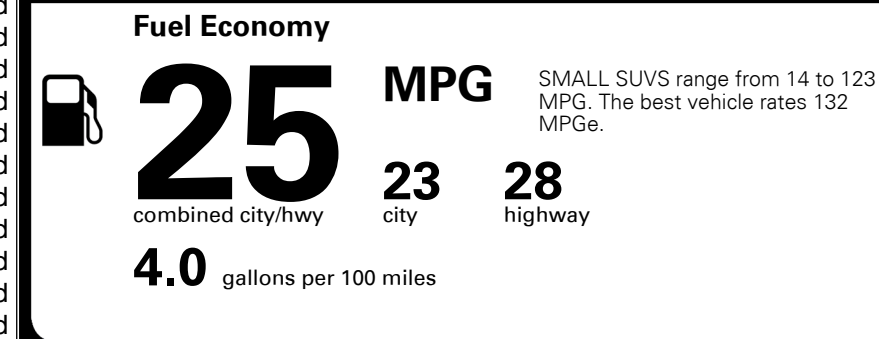

EPA DOT Fuel Economy and Environment

Gasoline Vehicle

You spend $750 more in fuel costs over 5 years compared to the average new vehicle.

Annual fuel cost $1,750