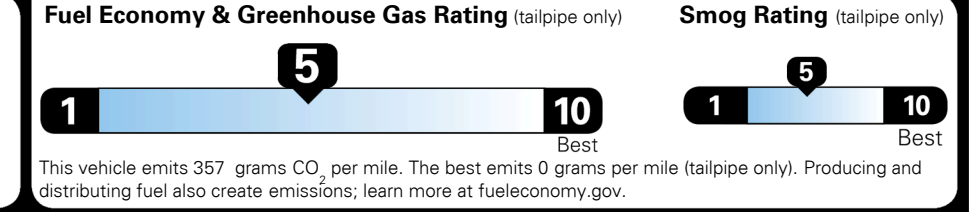

EPA DOT Fuel Economy and Environment

Gasoline Vehicle

You spend \$750 more in fuel costs over 5 years compared to the average new vehicle.

Annual fuel cost \$1,750

Actual results will vary for many reasons, including driving conditions and how you drive and maintain your vehicle. The average new vehicle gets 28 MPG and costs \$8,000 to fuel over 5 years. Cost estimates are based on 15,000 miles per year at \$ 2.95 per gallon. MPGe is miles per gasoline gallon equivalent. Vehicle emissions are a significant cause of climate change and smog.