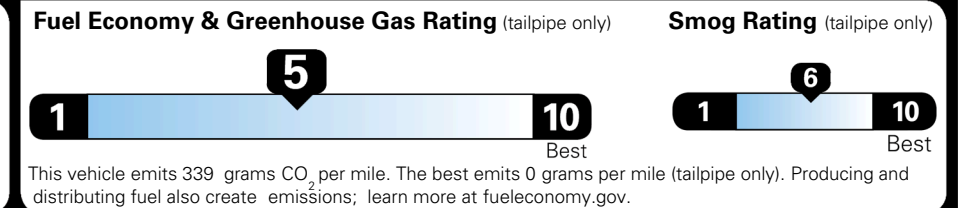

\$495.00
 \$235.00
 \$65.00
 \$200.00
 \$130.00
 \$1,500.00

MSRP INCLUDING OPTIONS

\$ 37,915.00

INLAND FREIGHT AND HANDLING

\$ 1,495.00

TOTAL MANUFACTURER'S SUGGESTED RETAIL PRICE ▶

\$ 39,410.00

TOTAL ADDITIONAL WEIGHT: 23.3

EPA DOT Fuel Economy and Environment

Gasoline Vehicle

You spend \$1,000 more in fuel costs over 5 years compared to the average new vehicle.

Annual fuel cost \$1,900

Actual results will vary for many reasons, including driving conditions and how you drive and maintain your vehicle. The average new vehicle gets 29 MPG and costs \$8,500 to fuel over 5 years. Cost estimates are based on 15,000 miles per year at \$ 3.30 per gallon. MPGe is miles per gasoline gallon equivalent. Vehicle emissions are a significant cause of climate change and smog.