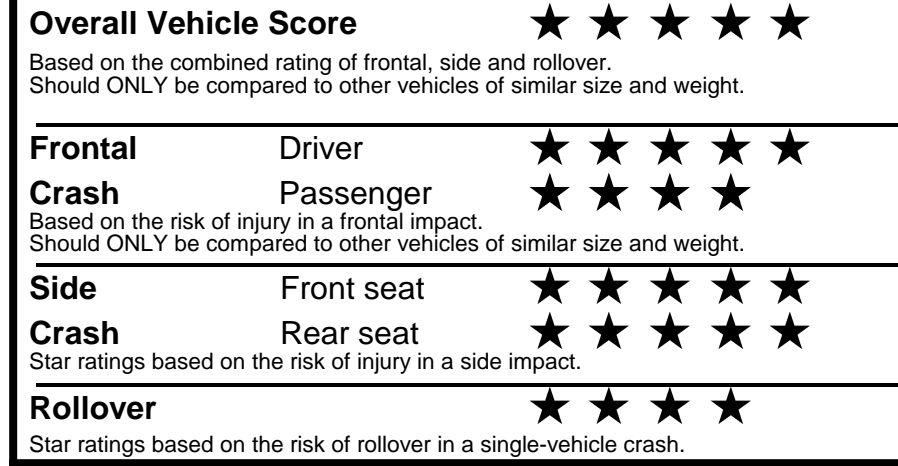

GOVERNMENT 5-STAR SAFETY RATINGS

PARTS CONTENT INFORMATION

FOR VEHICLES IN THIS CAR LINE U.S./CANADIAN PARTS CONTENT: 0 %

MAJOR SOURCES OF FOREIGN PARTS: KOREA: 90%

NOTE: PARTS CONTENT DOES NOT INCLUDE FINAL ASSEMBLY, DISTRIBUTION, OR OTHER NON-PARTS COSTS.

FOR THIS VEHICLE FINAL ASSEMBLY POINT: HWASUNG, KOREA

COUNTRY OF ORIGIN ENGINE (MOTOR): KOREA

TRANSMISSION: KOREA

Star ratings range from 1 to 5 stars (★★★★★) with 5 being the highest. Source: National Highway Traffic Safety Administration (NHTSA). www.safercar.gov or 1-888-327-4236

Manufacturer's suggested retail price includes Manufacturer's recommended pre-delivery service. License and title fees, state and local taxes and other dealer installed options and accessories are not included in the manufacturer's suggested retail price.

*Additional terms and conditions apply.
**Kia Connect may be currently unavailable for some Model Year 2022 and newer vehicles sold or purchased in Massachusetts; please see owners.kia.com for more information.
NOTE: When you purchase this vehicle, Kia America, Inc. collects personal information you provide to the dealership. For information on our collection and use of personal information and your rights, please see our Privacy Policy on www.kia.com.