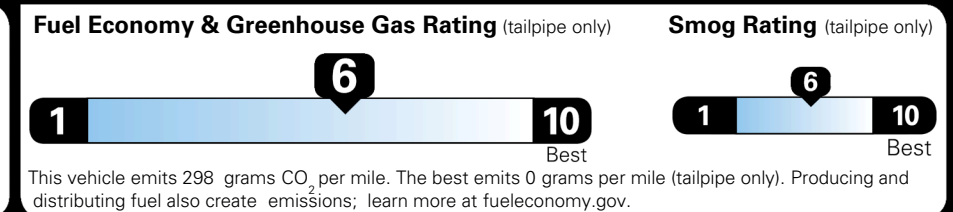

TOTAL ADDITIONAL WEIGHT: 8.5

EPA DOT Fuel Economy and Environment

Gasoline Vehicle

You save \$250
 in fuel costs over 5 years compared to the average new vehicle.

Annual fuel cost \$1,650

Actual results will vary for many reasons, including driving conditions and how you drive and maintain your vehicle. The average new vehicle gets 29 MPG and costs \$8,500 to fuel over 5 years. Cost estimates are based on 15,000 miles per year at \$ 3.30 per gallon. MPGe is miles per gasoline gallon equivalent. Vehicle emissions are a significant cause of climate change and smog.