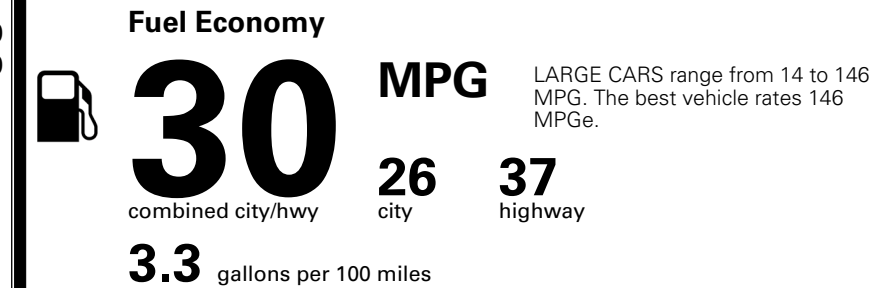

MANUFACTURER'S SUGGESTED RETAIL PRICE ▶

ADDITIONAL INSTALLED EQUIPMENT:
 (In addition to or in place of standard features)
 Cargo Tray \$130.00
 Roadside Assistance Kit \$75.00

MSRP INCLUDING OPTIONS \$ 27,695.00
 INLAND FREIGHT AND HANDLING \$ 1,245.00
TOTAL MANUFACTURER'S SUGGESTED RETAIL PRICE ▶ \$ 28,940.00

TOTAL ADDITIONAL WEIGHT: 8.5

EPA DOT Fuel Economy and Environment

Gasoline Vehicle

You save \$250
 in fuel costs over 5 years compared to the average new vehicle.

Annual fuel cost \$1,650

Actual results will vary for many reasons, including driving conditions and how you drive and maintain your vehicle. The average new vehicle gets 29 MPG and costs \$8,500 to fuel over 5 years. Cost estimates are based on 15,000 miles per year at \$ 3.30 per gallon. MPGe is miles per gasoline gallon equivalent. Vehicle emissions are a significant cause of climate change and smog.