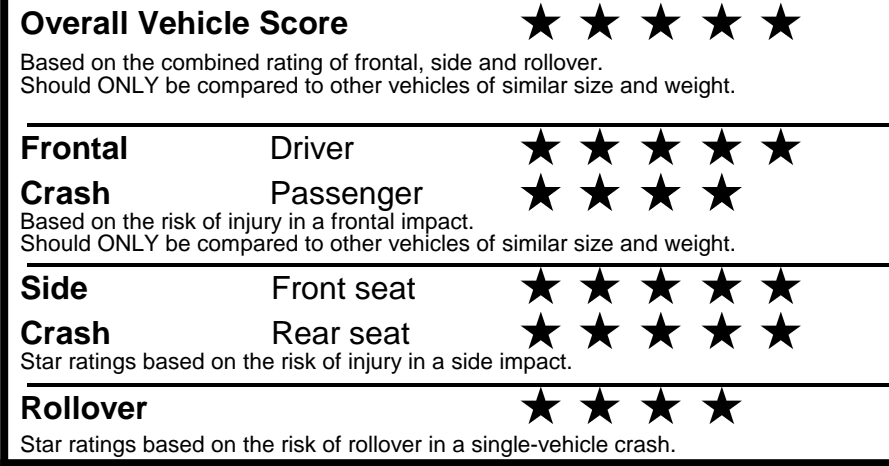

GOVERNMENT 5-STAR SAFETY RATINGS

PARTS CONTENT INFORMATION

FOR VEHICLES IN THIS CAR LINE U.S./CANADIAN PARTS CONTENT: 0 %

MAJOR SOURCES OF FOREIGN PARTS: KOREA: 90%

NOTE: PARTS CONTENT DOES NOT INCLUDE FINAL ASSEMBLY, DISTRIBUTION, OR OTHER NON-PARTS COSTS.

Star ratings range from 1 to 5 stars (★★★★★) with 5 being the highest.
Source: National Highway Traffic Safety Administration (NHTSA).
www.safercar.gov or 1-888-327-4236

FOR THIS VEHICLE FINAL ASSEMBLY POINT: HWASUNG, KOREA

COUNTRY OF ORIGIN ENGINE (MOTOR): KOREA

TRANSMISSION: KOREA

Manufacturer's suggested retail price includes Manufacturer's recommended pre-delivery service. License and title fees, state and local taxes and other dealer installed options and accessories are not included in the manufacturer's suggested retail price.