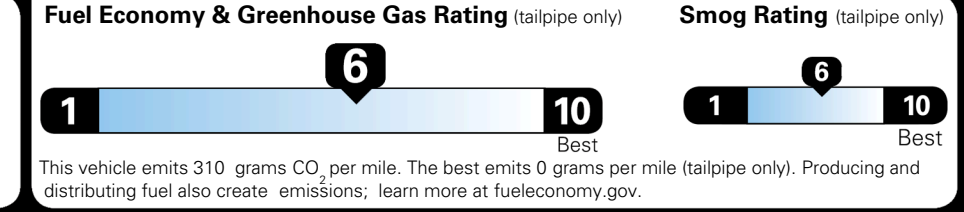

\$495.00
 \$295.00
 \$2,200.00
 \$130.00
 \$350.00
 \$45.00

EPA DOT Fuel Economy and Environment

Gasoline Vehicle

You save \$0
 in fuel costs over 5 years compared to the average new vehicle.

Annual fuel cost \$1,700