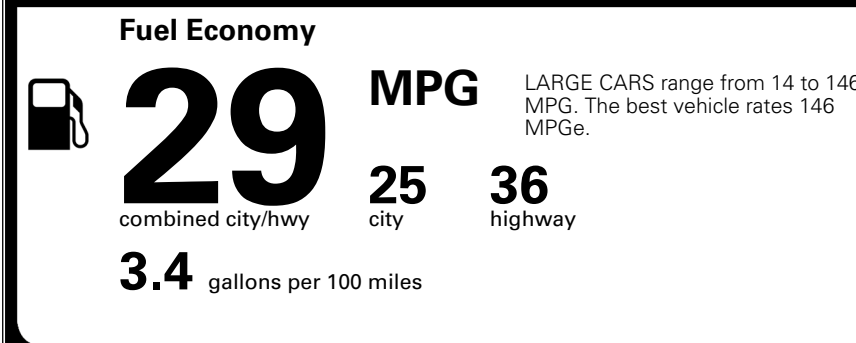

EPA DOT Fuel Economy and Environment